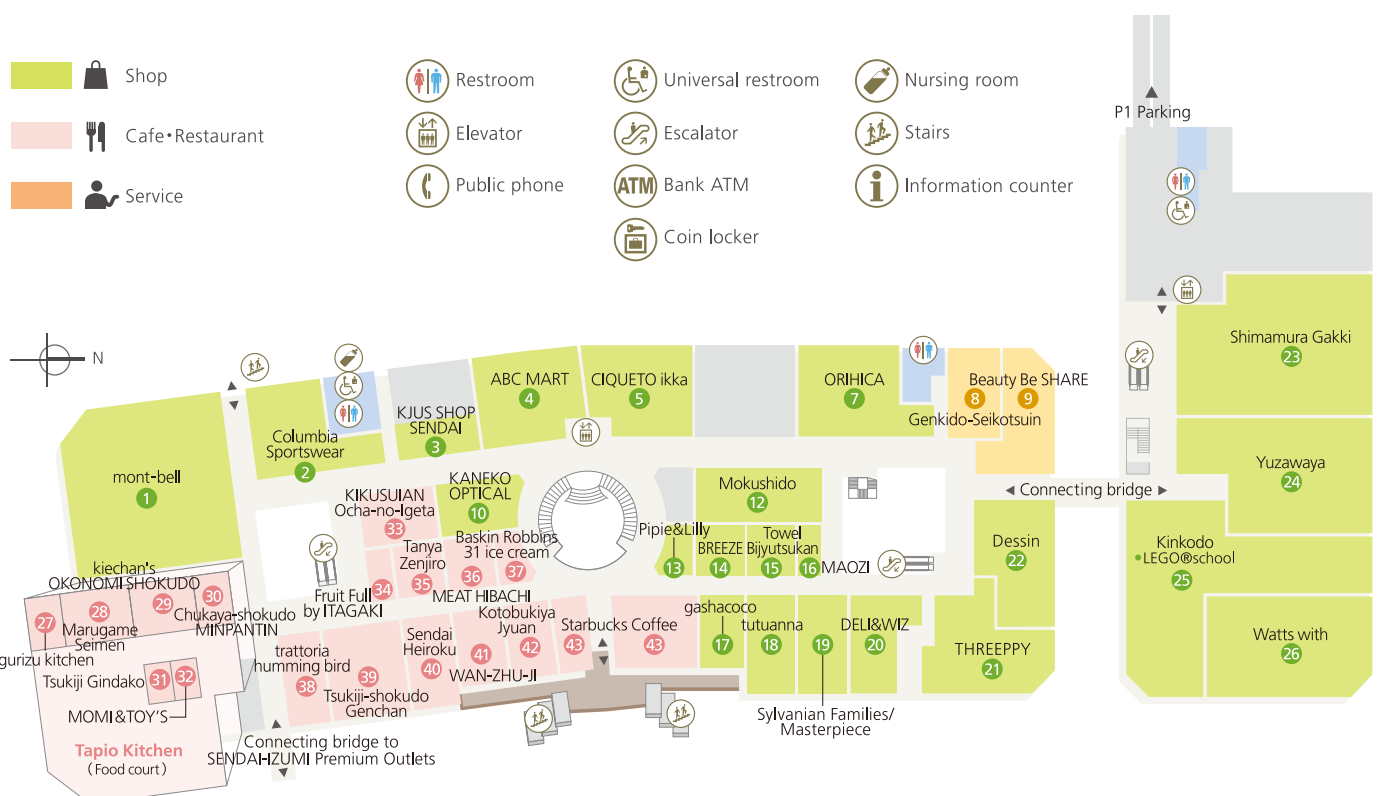

## Shop

- 1 mont-bell [Outdoor and sports goods] 022-342-5646
- 2 Columbia Sportswear [Unisex fashion] 022-378-8735
- 3 KJUS SHOP SENDAI [Women's/Men's/Kid's fashion] 022-725-8708
- 4 ABC MART [Shoes] 022-342-6561
- 5 CIQUETO ikka [Women's/Men's/Kid's fashion] 022-342-5720
- 7 ORIHICA [Women's/Men's fashion] 022-342-7628
- 10 KANEKO OPTICAL [Eye wear] 022-355-6068
- 12 Mokushido [Interior goods and home decor] 022-342-7981
- 13 Pipie&Lilly [Fashion] 080-6281-6474
- 14 BREEZE [Kid's fashion] 022-355-6086
- 15 Towel Bijyutsukan [Towel shop] 022-378-2508
- 16 MAOZI [Hats] 022-378-1090
- 17 gashacoco [capsule toy] 080-4793-9320
- 18 tutuanna [Socks and inner wear] 022-378-1134
- 19 Sylvanian Families/Masterpiece [Toys and Jigsaw puzzle] 022-739-8790
- 20 DELI&WIZ [Fancy goods and sweets] 022-342-7041
- 21 THREEPPY [Interior goods and home decor] 080-4719-2462
- 22 Dessin [Women's/Men's/Kid's fashion] 022-342-6851
- 23 Shimamura Gakki [Musical instruments, Music school] 022-342-5233
- 24 Yuzawaya [Craft and knitting store] 022-777-4147
- 25 Kinkodo [Media store (Books/stationery)] 022-377-8088
- LEGO@school [School] 022-725-2505
- 26 Watts with [100yen shop] 022-343-1566

## Service

- 8 Genkido-Seikotsuin [Osteopathic clinic] 022-347-4554
- 9 Beauty Be SHARE [Hair salon] 022-346-8868

- Shop
- Restroom
- Universal restroom
- Nursing room
- Cafe•Restaurant
- Elevator
- Escalator
- Stairs
- Service
- Public phone
- Bank ATM
- Information counter
- Coin locker