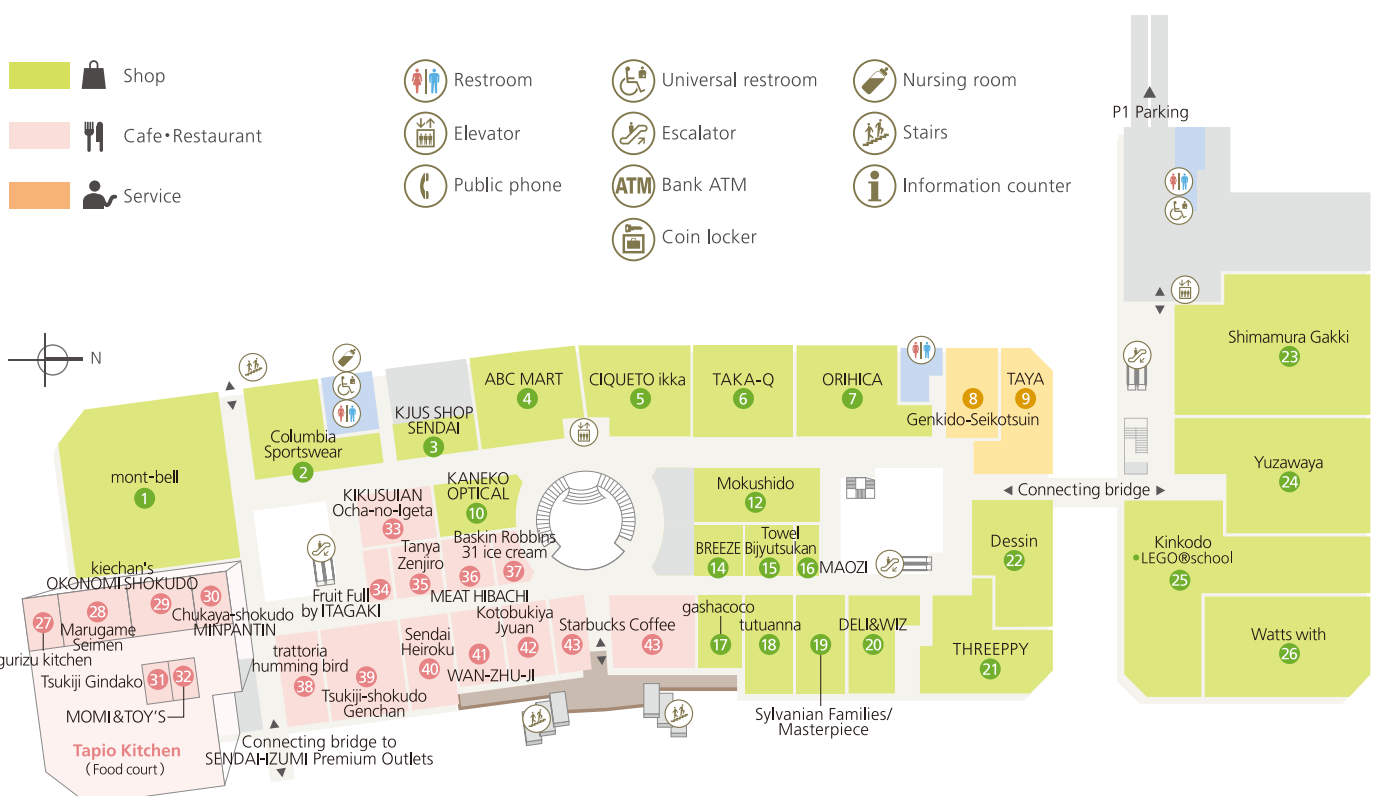

- | | | | |
|-----------------|--------------|--------------------|---------------------|
| Shop | Restroom | Universal restroom | Nursing room |
| Cafe・Restaurant | Elevator | Escalator | Stairs |
| Service | Public phone | Bank ATM | Information counter |
| | Coin locker | | |

Service

- 8 Genkido-Seikotsuin [Osteopathic clinic] 022-347-4554
- 9 TAYA [Hair salon] 022-342-6106

 Shop

 Restroom

 Universal restroom

 Nursing room

 Cafe•Restaurant

 Elevator

 Escalator

 Stairs

 Service

 Public phone

 Bank ATM

 Information counter

 Coin locker

 **No Smoking.**

This facility is a designated smoke free zone. Smoking is only permitted in the specified smoking rooms.