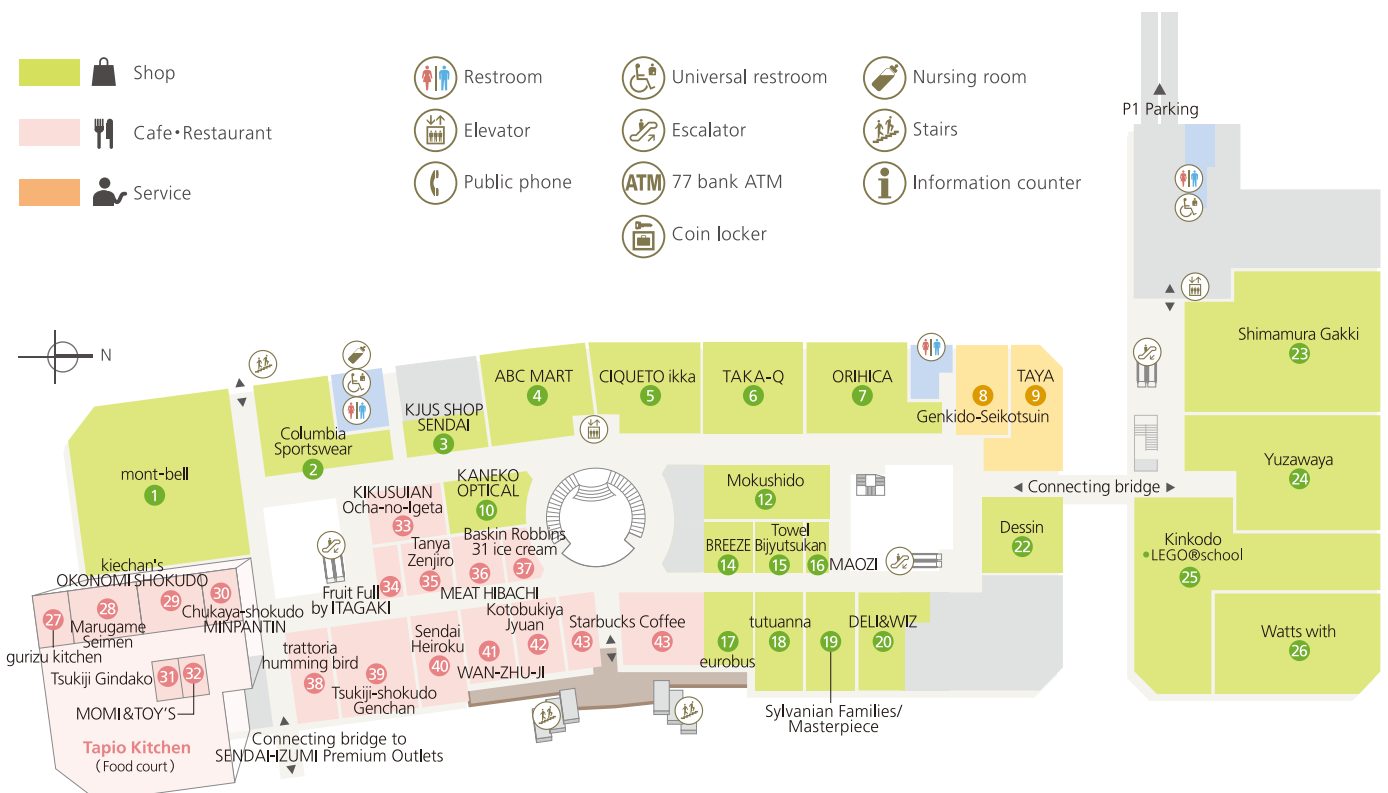

- | | | | |
|-----------------|--------------|--------------------|---------------------|
| Shop | Restroom | Universal restroom | Nursing room |
| Cafe・Restaurant | Elevator | Escalator | Stairs |
| Service | Public phone | 77 bank ATM | Information counter |
| | Coin locker | | |

2nd FLOOR

Shop

- 1 mont-bell [Outdoor and sports goods] 022-342-5646
- 2 Columbia Sportswear [Unisex fashion] 022-378-8735
- 3 KJUS SHOP SENDAI [Women's/Men's/Kid's fashion] 022-725-8708
- 4 ABC MART [Shoes] 022-342-6561
- 5 CIQUETO ikka [Women's/Men's fashion] 022-342-5720
- 6 TAKA-Q [Women's/Men's fashion] 022-725-3158
- 7 ORIHICA [Women's/Men's fashion] 022-342-7628
- 10 KANEKO OPTICAL [Eye wear] 022-355-6068
- 12 Mokushido [Interior goods and home decor] 022-342-7981
- 14 BREEZE [Kid's fashion] 022-355-6086
- 15 Towel Bijyutsukan [Towel shop] 022-378-2508
- 16 MAOZI [Hats] 022-378-1090
- 17 eurobus [Toys and baby items] 022-341-6569
- 18 tutuanna [Socks and inner wear] 022-378-1134
- 19 Sylvanian Families/Masterpiece [Toys and Jigsaw puzzle] 022-739-8790
- 20 DELI&WIZ [Fancy goods and sweets] 022-342-7041
- 22 Dessin [Women's/Men's/Kid's fashion] 022-342-6851
- 23 Shimamura Gakki [Musical instruments, Music school] 022-342-5233
- 24 Yuzawaya [Craft and knitting store] 022-777-4147
- 25 Kinkodo [Media store(Books/stationery)] 022-377-8088
- LEGO@school [School] 022-725-2505
- 26 Watts with [100yen shop] 022-343-1566

Service

- 8 Genkido-Seikotsuin [Osteopathic clinic] 022-347-4554
- 9 TAYA [Hair salon] 022-342-6106

- Shop
- Restroom
- Universal restroom
- Nursing room
- Cafe•Restaurant
- Elevator
- Escalator
- Stairs
- Service
- Public phone
- ATM 77 bank ATM
- Information counter
- Coin locker