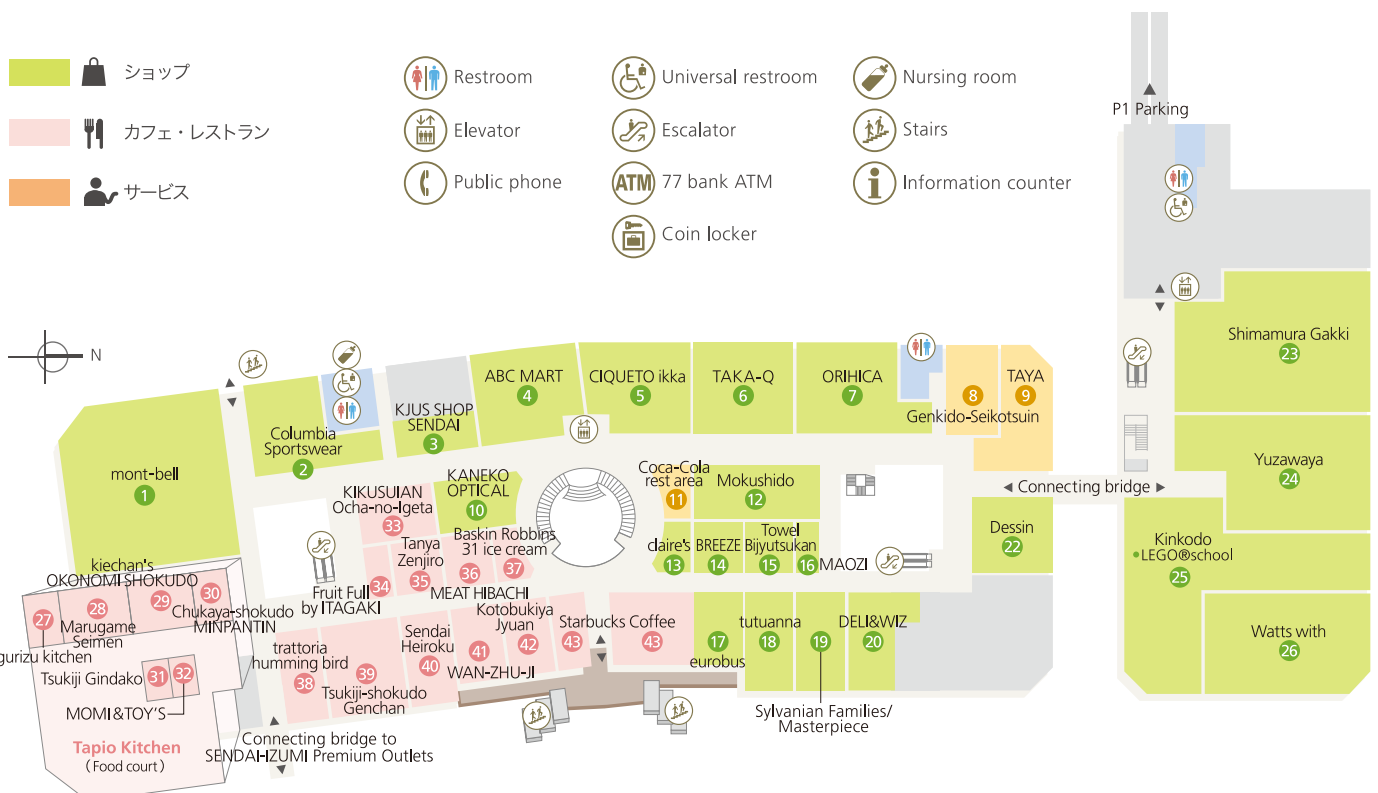

- |                 |              |                    |                     |
|-----------------|--------------|--------------------|---------------------|
| Shop            | Restroom     | Universal restroom | Nursing room        |
| Cafe・Restaurant | Elevator     | Escalator          | Stairs              |
| Service         | Public phone | 77 bank ATM        | Information counter |
|                 | Coin locker  |                    |                     |

## Service

- 8 Genkido-Seikotsuin [Osteopathic clinic] 022-347-4554
- 9 TAYA [Hair salon] 022-342-6106
- 11 Coca-Cola rest area [vending machine]

 ショップ

 カフェ・レストラン

 サービス

 Restroom

 Elevator

 Public phone

 Universal restroom

 Escalator

 77 bank ATM

 Coin locker

 Nursing room

 Stairs

 Information counter

**No Smoking.**

This facility is a designated smoke free zone. Smoking is only permitted in the specified smoking rooms.