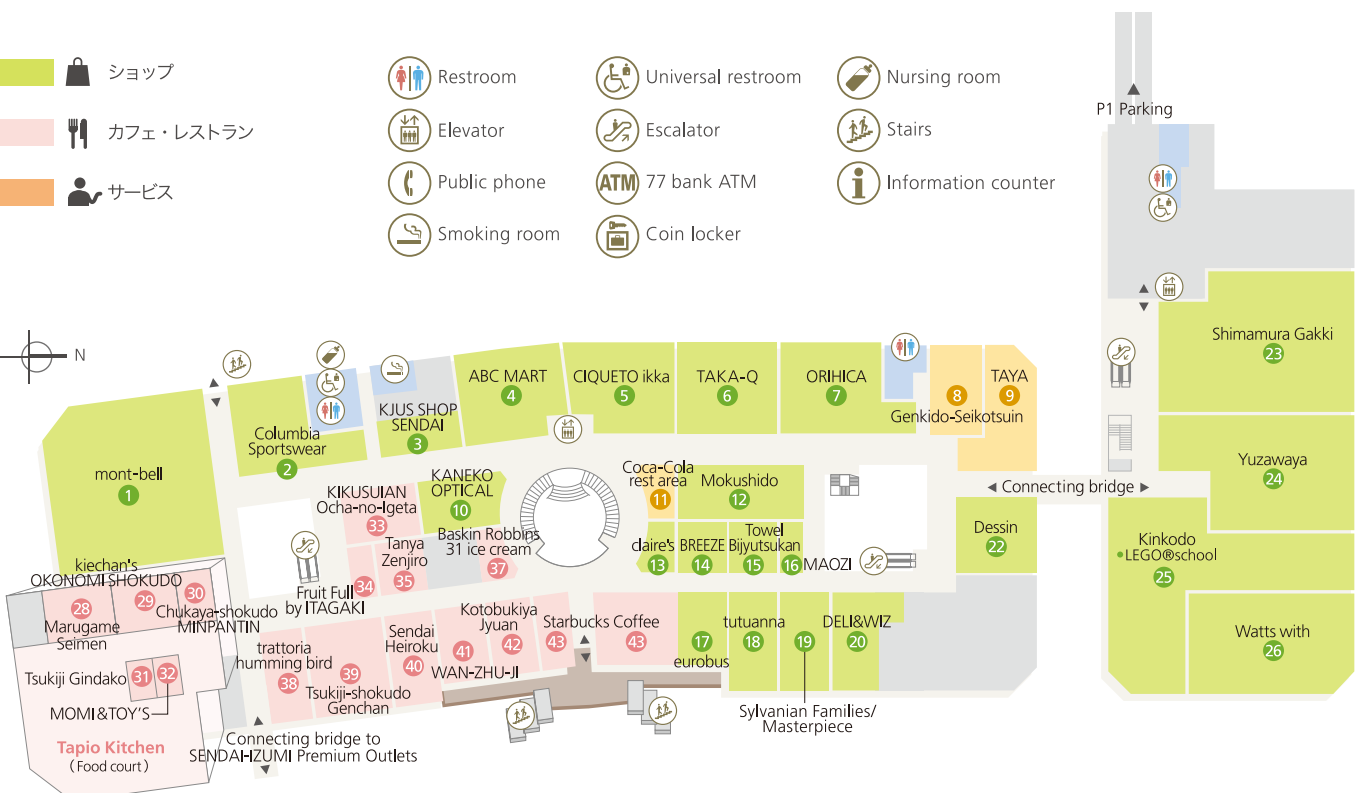

- | | | | |
|-----------------|--------------|--------------------|---------------------|
| Shop | Restroom | Universal restroom | Nursing room |
| Cafe・Restaurant | Elevator | Escalator | Stairs |
| Service | Public phone | 77 bank ATM | Information counter |
| | Smoking room | Coin locker | |

2nd FLOOR

Shop

- 1 mont-bell [Outdoor and sports goods] 022-342-5646
- 2 Columbia Sportswear [Unisex fashion] 022-378-8735
- 3 KJUS SHOP SENDAI [Women's/Men's/Kid's fashion] 022-725-8708
- 4 ABC MART [Shoes] 022-342-6561
- 5 CIQUETO ikka [Women's/Men's fashion] 022-342-5720
- 6 TAKA-Q [Women's/Men's fashion] 022-725-3158
- 7 ORIHICA [Women's/Men's fashion] 022-342-7628
- 10 KANEKO OPTICAL [Eye wear] 022-355-6068
- 12 Mokushido [Interior goods and home decor] 022-342-7981
- 13 claire's [Accessories] 022-378-2318
- 14 BREEZE [Kid's fashion] 022-355-6086
- 15 Towel Bijyutsukan [Towel shop] 022-378-2508
- 16 MAOZI [Hats] 022-378-1090
- 17 eurobus [Toys and baby items] 022-341-6569
- 18 tutuanna [Socks and inner wear] 022-378-1134
- 19 Sylvanian Families/Masterpiece [Toys and Jigsaw puzzle] 022-739-8790
- 20 DELI&WIZ [Fancy goods and sweets] 022-342-7041
- 22 Dessin [Women's/Men's/Kid's fashion] 022-342-6851
- 23 Shimamura Gakki [Musical instruments, Music school] 022-342-5233
- 24 Yuzawaya [Craft and knitting store] 022-777-4147
- 25 Kinkodo [Media store (Books/stationery)] 022-377-8088
- LEGO@school [School] 022-725-2505
- 26 Watts with [100yen shop] 022-343-1566

Service

- 8 Genkido-Seikotsuin [Osteopathic clinic] 022-347-4554
- 9 TAYA [Hair salon] 022-342-6106
- 11 Coca-Cola rest area [vending machine]

-  ショップ
-  Restroom
-  Universal restroom
-  Nursing room
-  カフェ・レストラン
-  Elevator
-  Escalator
-  Stairs
-  サービス
-  Public phone
-  77 bank ATM
-  Information counter
-  Smoking room
-  Coin locker