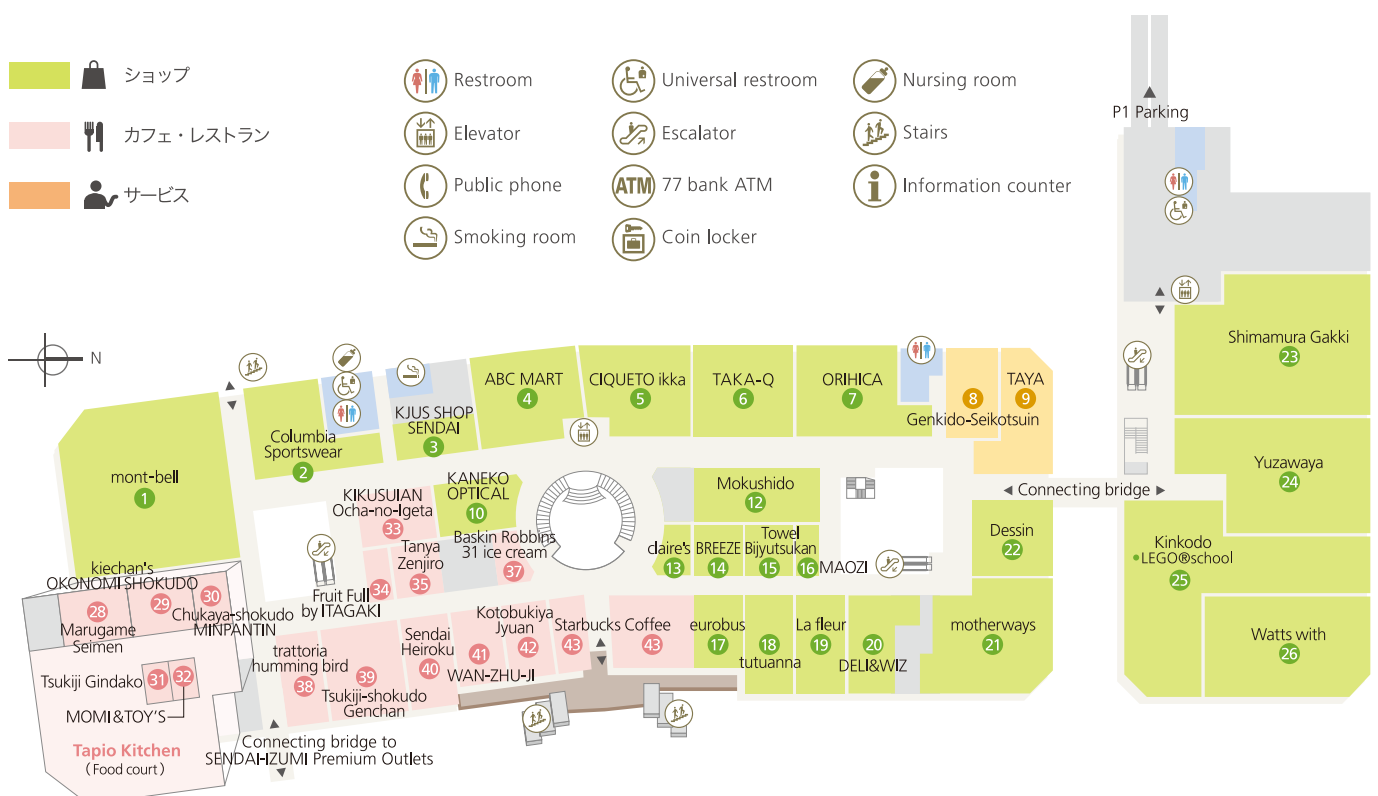

Cafe・Restaurant

- 13** LE CIEL CREME [Cafe restaurant] 022-347-3711

Service

- 20** TABINO RECIPE [Travel] 022-341-5058

- | | | | |
|-----------------|--------------|--------------------|---------------------|
| Shop | Restroom | Universal restroom | Nursing room |
| Cafe・Restaurant | Elevator | Escalator | Stairs |
| Service | Public phone | 77 bank ATM | Information counter |
| | Smoking room | Coin locker | |

2nd FLOOR

Shop

- 1 mont-bell [Outdoor and sports goods] 022-342-5646
- 2 Columbia Sportswear [Unisex fashion] 022-378-8735
- 3 KJUS SHOP SENDAI [Women's/Men's/Kid's fashion] 022-725-8708
- 4 ABC MART [Shoes] 022-342-6561
- 5 CIQUETO ikka [Women's/Men's fashion] 022-342-5720
- 6 TAKA-Q [Women's/Men's fashion] 022-725-3158
- 7 ORIHICA [Women's/Men's fashion] 022-342-7628
- 10 KANEKO OPTICAL [Eye wear] 022-355-6068
- 12 Mokushido [Interior goods and home decor] 022-342-7981
- 13 claire's [Accessories] 022-378-2318
- 14 BREEZE [Kid's fashion] 022-355-6086
- 15 Towel Bijyutsukan [Towel shop] 022-378-2508
- 16 MAOZI [Hats] 022-378-1090
- 17 eurobus [Toys and baby items] 022-341-6569
- 18 tutuanna [Socks and inner wear] 022-378-1134
- 19 La fleur [Interior goods and home decor] 022-342-8902
- 20 DELI&WIZ [Fancy goods and sweets] 022-342-7041
- 21 motherways [Kid's fashion] 080-4425-5699
- 22 Dessin [Women's/Men's/Kid's fashion] 022-342-6851
- 23 Shimamura Gakki [Musical instruments, Music school] 022-342-5233
- 24 Yuzawaya [Craft and knitting store] 022-777-4147
- 25 Kinkodo [Media store(Books/stationery)] 022-377-8088
- LEGO@school [School] 022-725-2505
- 26 Watts with [100yen shop] 022-343-1566

Service

- 8 Genkido-Seikotsuin [Osteopathic clinic] 022-347-4554
- 9 TAYA [Hair salon] 022-342-6106

-  ショップ
-  Restroom
-  Universal restroom
-  Nursing room
-  カフェ・レストラン
-  Elevator
-  Escalator
-  Stairs
-  サービス
-  Public phone
-  77 bank ATM
-  Information counter
-  Smoking room
-  Coin locker