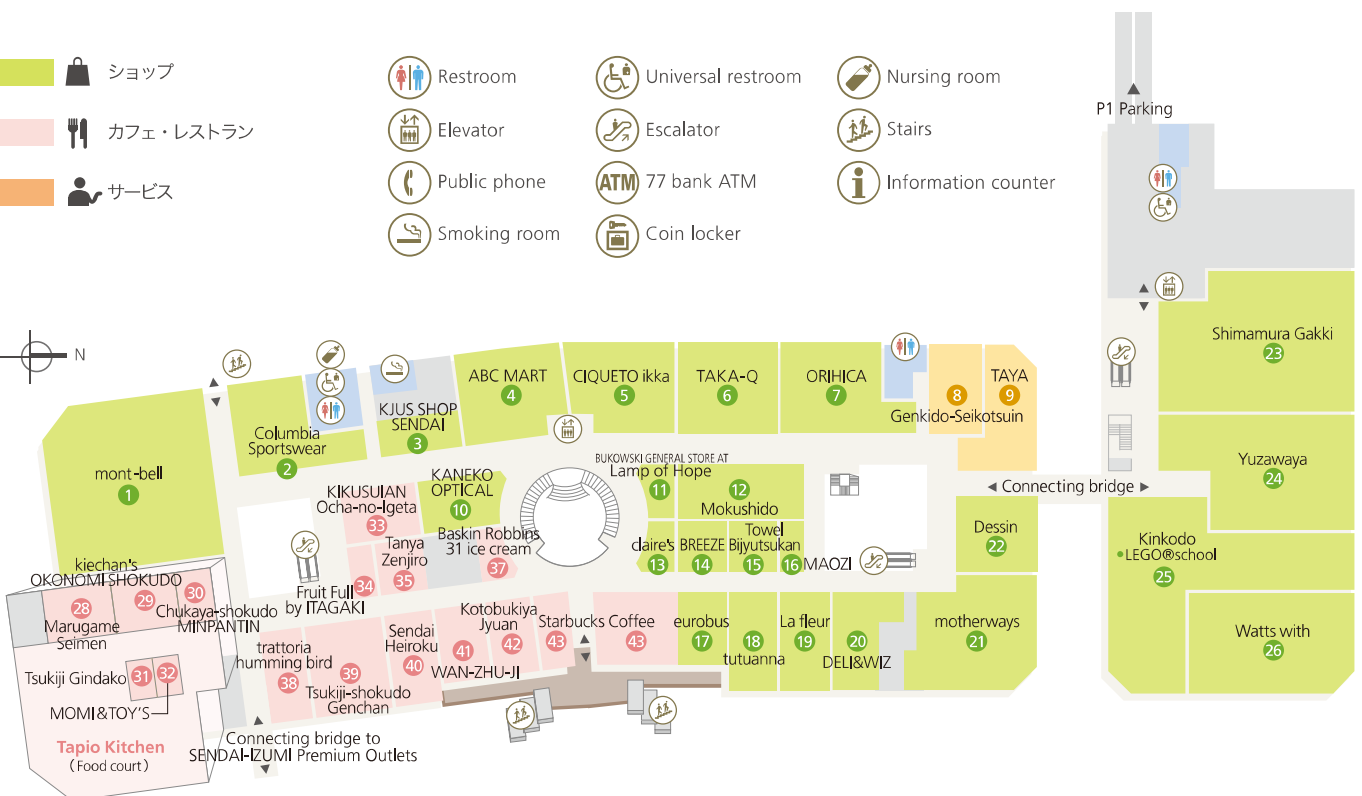

- |                 |              |                    |                     |
|-----------------|--------------|--------------------|---------------------|
| Shop            | Restroom     | Universal restroom | Nursing room        |
| Cafe・Restaurant | Elevator     | Escalator          | Stairs              |
| Service         | Public phone | ATM 77 bank ATM    | Information counter |
|                 | Smoking room | Coin locker        |                     |

# 2nd FLOOR

## Service

- 8 Genkido-Seikotsuin [Osteopathic clinic] 022-347-4554
- 9 TAYA [Hair salon] 022-342-6106

-  ショップ
-  Restroom
-  Universal restroom
-  Nursing room
-  カフェ・レストラン
-  Elevator
-  Escalator
-  Stairs
-  サービス
-  Public phone
-  ATM 77 bank ATM
-  Information counter
-  Smoking room
-  Coin locker