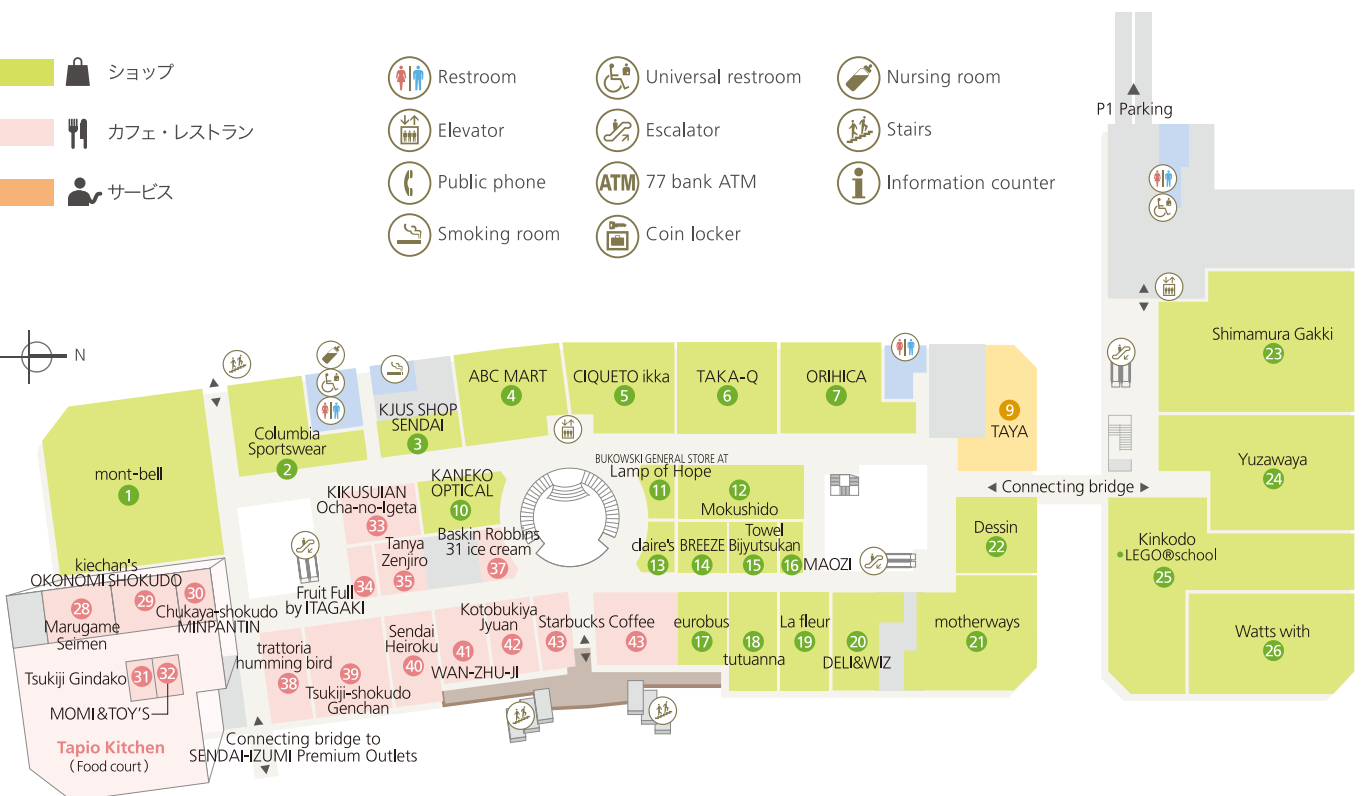

Cafe•Restaurant

Service

- | | | | |
|-----------------|--------------|--------------------|---------------------|
| Shop | Restroom | Universal restroom | Nursing room |
| Cafe•Restaurant | Elevator | Escalator | Stairs |
| Service | Public phone | ATM 77 bank ATM | Information counter |
| | Smoking room | Coin locker | |

2nd FLOOR

Shop

- 1 mont-bell [Outdoor and sports goods] 022-342-5646
- 2 Columbia Sportswear [Unisex fashion] 022-378-8735
- 3 KJUS SHOP SENDAI [Women's/Men's/Kid's fashion] 022-725-8708
- 4 ABC MART [Shoes] 022-342-6561
- 5 CIQUETO ikka [Women's/Men's fashion] 022-342-5720
- 6 TAKA-Q [Women's/Men's fashion] 022-725-3158
- 7 ORIHICA [Women's/Men's fashion] 022-342-7628
- 10 KANEKO OPTICAL [Eye wear] 022-355-6068
- 11 BUKOWSKI GENERAL STORE AT Lamp of Hope [Interior goods and home decor] 022-343-6950
- 12 Mokushido [Interior goods and home decor] 022-342-7981
- 13 claire's [Accessories] 022-378-2318
- 14 BREEZE [Kid's fashion] 022-355-6086
- 15 Towel Bijyutsukan [Towel shop] 022-378-2508
- 16 MAOZI [Hats] 022-378-1090
- 17 eurobus [Toys and baby items] 022-341-6569
- 18 tutuanna [Socks and inner wear] 022-378-1134
- 19 La fleur [Interior goods and home decor] 022-342-8902
- 20 DELI&WIZ [Fancy goods and sweets] 022-342-7041
- 21 motherways [Kid's fashion] 080-4425-5699
- 22 Dessin [Women's/Men's/Kid's fashion] 022-342-6851
- 23 Shimamura Gakki [Musical instruments, Music school] 022-342-5233
- 24 Yuzawaya [Craft and knitting store] 022-777-4147
- 25 Kinkodo [Media store (Books/stationery)] 022-377-8088
- LEGO@school [School] 022-725-2505
- 26 Watts with [100yen shop] 022-343-1566

Service

- 9 TAYA [Hair salon] 022-342-6106

-  ショップ
-  Restroom
-  Universal restroom
-  Nursing room
-  カフェ・レストラン
-  Elevator
-  Escalator
-  Stairs
-  サービス
-  Public phone
-  77 bank ATM
-  Information counter
-  Smoking room
-  Coin locker