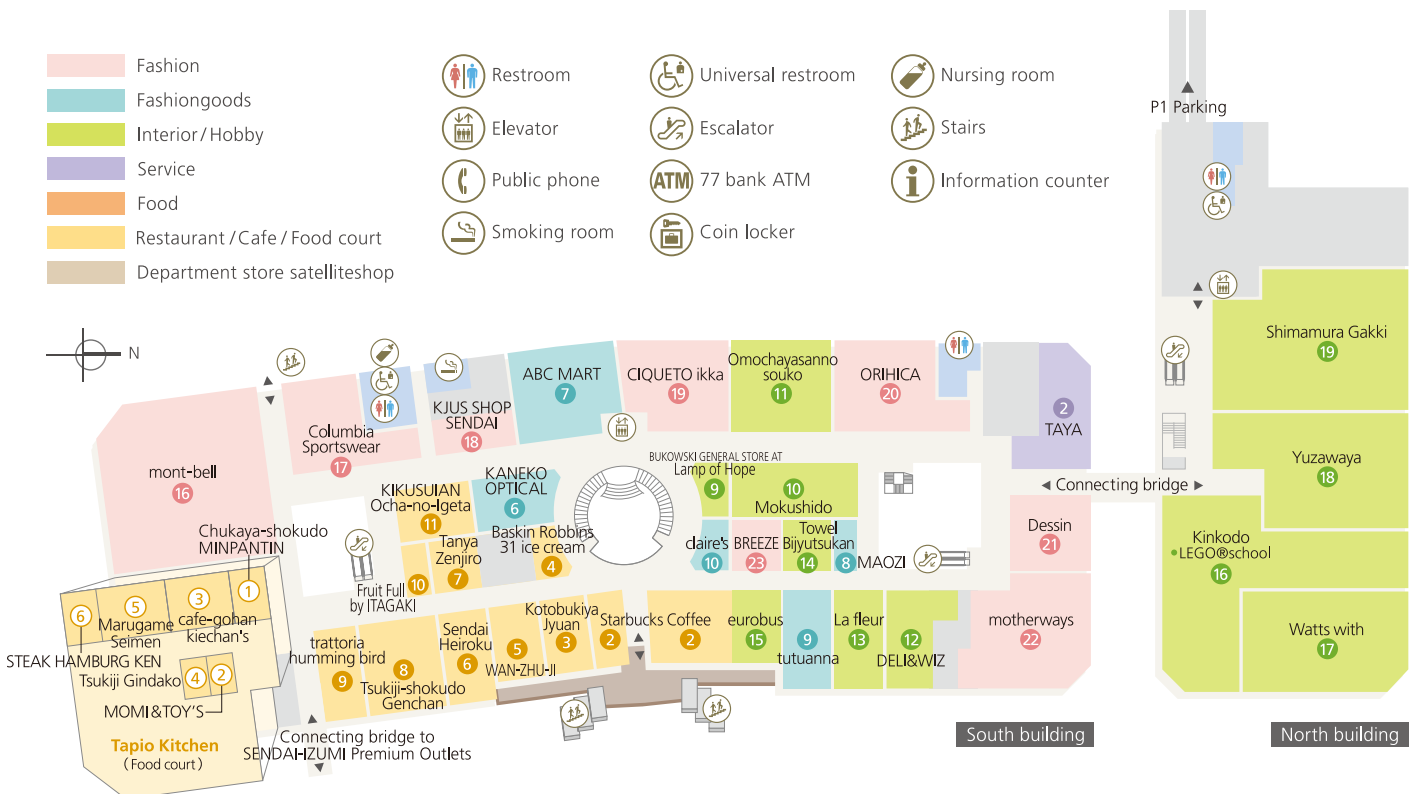

- |                                |              |                    |                     |
|--------------------------------|--------------|--------------------|---------------------|
| Fashion                        | Restroom     | Universal restroom | Nursing room        |
| Fashiongoods                   | Elevator     | Escalator          | Stairs              |
| Interior/Hobby                 | Public phone | 77 bank ATM        | Information counter |
| Service                        | Smoking room | Coin locker        |                     |
| Food                           |              |                    |                     |
| Restaurant/Cafe/Food court     |              |                    |                     |
| Department store satelliteshop |              |                    |                     |

- Fashion
- Fashiongoods
- Interior/Hobby
- Service
- Food
- Restaurant /Cafe / Food court
- Department store satelliteshop

-  Restroom
-  Universal restroom
-  Nursing room
-  Elevator
-  Escalator
-  Stairs
-  Public phone
-  77 bank ATM
-  Information counter
-  Smoking room
-  Coin locker